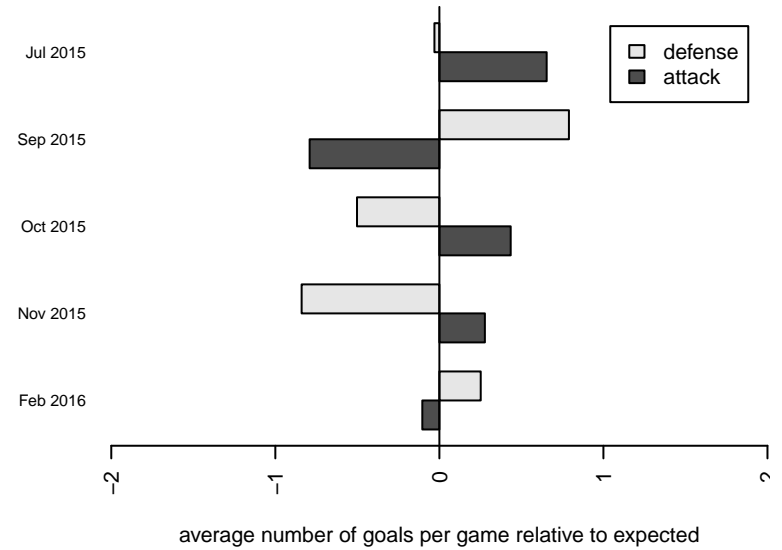

Performance relative to 13 month average