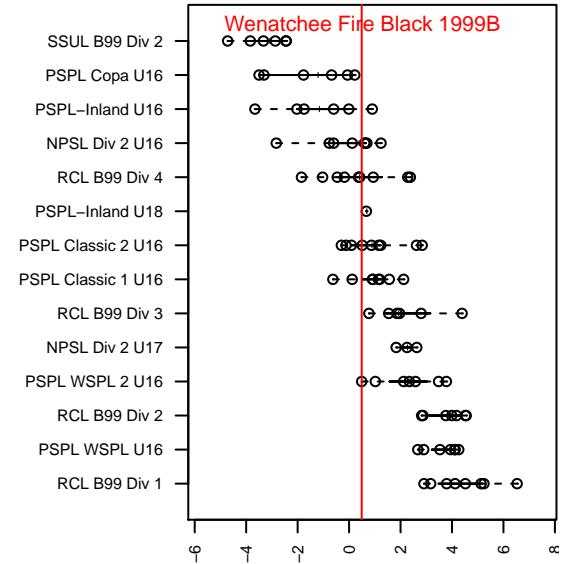

**attack and defense rating
relative to others at age
and all opponents in last 13 months**