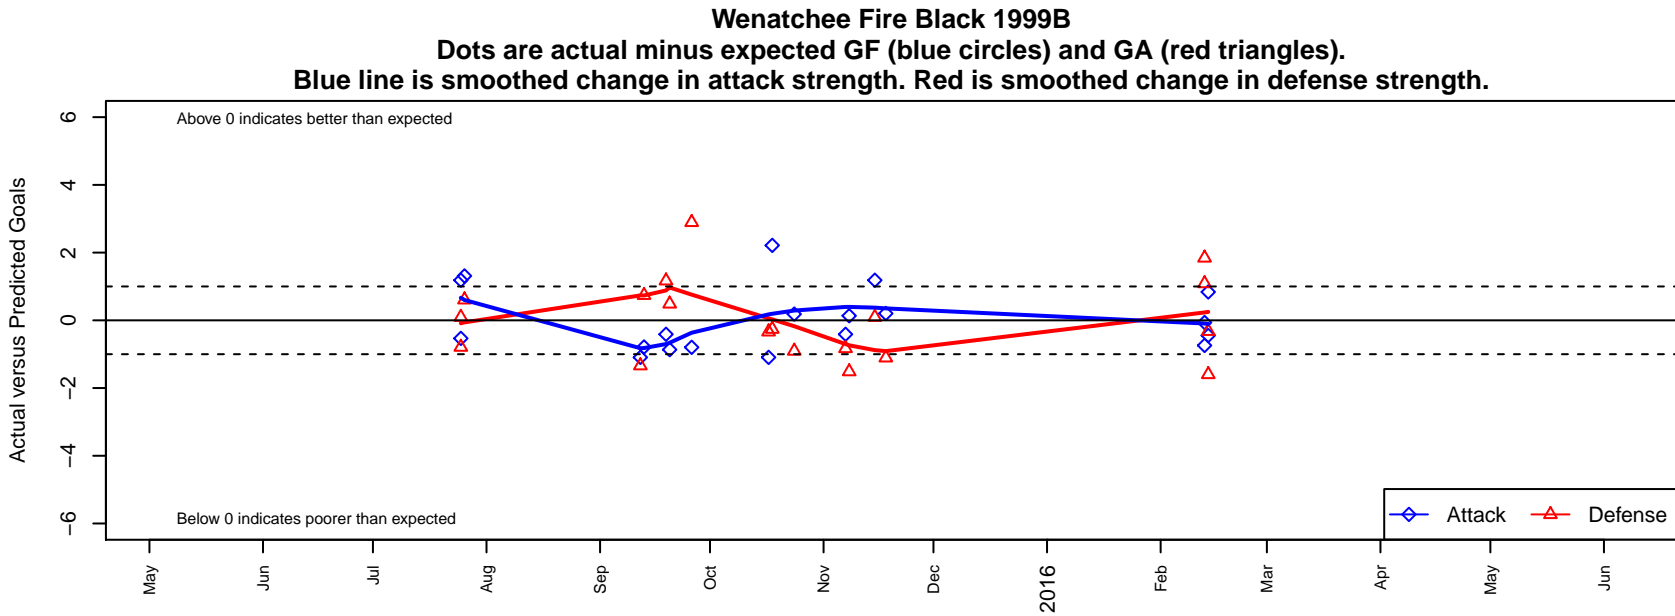

**attack and defense variance (black dot)
relative to other teams
and top 10 in region**

**attack and defense rating
relative to others at age
and all opponents in last 13 months**

Wenatchee Fire Black 1999B

Wenatchee Fire FC
Wenatchee, WA
B99 total strength=1299
attack=7.1 defense=4.46
fall league = PSPL WSPL 2 U16
notes= Black left WF in 2013; White
2013 then Black 2014;
Wisen 2013-5

alt names used:
Wenatchee FC B99 Black-Wisen

Venues played:
2015 Sounders FC Cup BU17
2015 PSPL WSPL 2 U16
2015 Vegas Mayors Showcase adidas-west